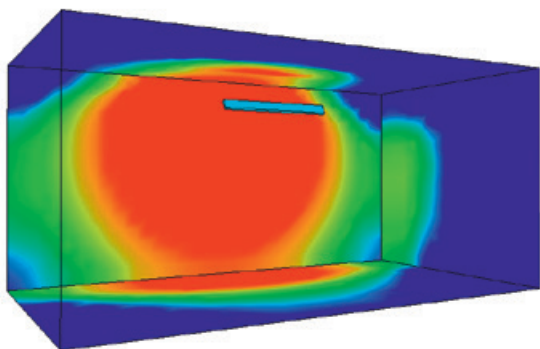

**CLEFT** LED

An adjustable track mounted LED wall washer luminaire ideal for retail and other display applications. Utilising a high efficiency lens system, the 90° distribution version is able to provide a spread of light to give excellent vertical illumination while the 60° optic can give a more targeted distribution. Supplied finished in white (RAL 9010) as standard, with other colours available on request.

- Gives excellent vertical illumination.
- Highly efficient optics give >140 luminaire lumens per circuit Watt.
- Ideal for use in retail and display areas.
- Nominal lumen outputs are shown in the tables, but alternative preset outputs are available in the range 1000-4000 lumens (600mm version) and 2000-8000 lumens (1200mm version).
- 600 and 1200mm versions as standard – other lengths available on request.
- Available with beam angles of 60° or 90°.
- Supplied with Global 3 circuit track adaptor as standard.
- Colour temperature – available in 3000K and 4000K versions.
- CRI 80 as standard, CRI 90 available on request.
- Finished white (RAL 9010) as standard, other colours available on request.
- Predicted lifetime >50,000 hours.
- No ultra violet or infra red emissions.
- Standard and self test 3 hour maintained emergency conversions are available.
- Photometric data available in Eulumdat format on request or via Relux website.
- Standard ITAB Prolight LED warranty (see page 193).