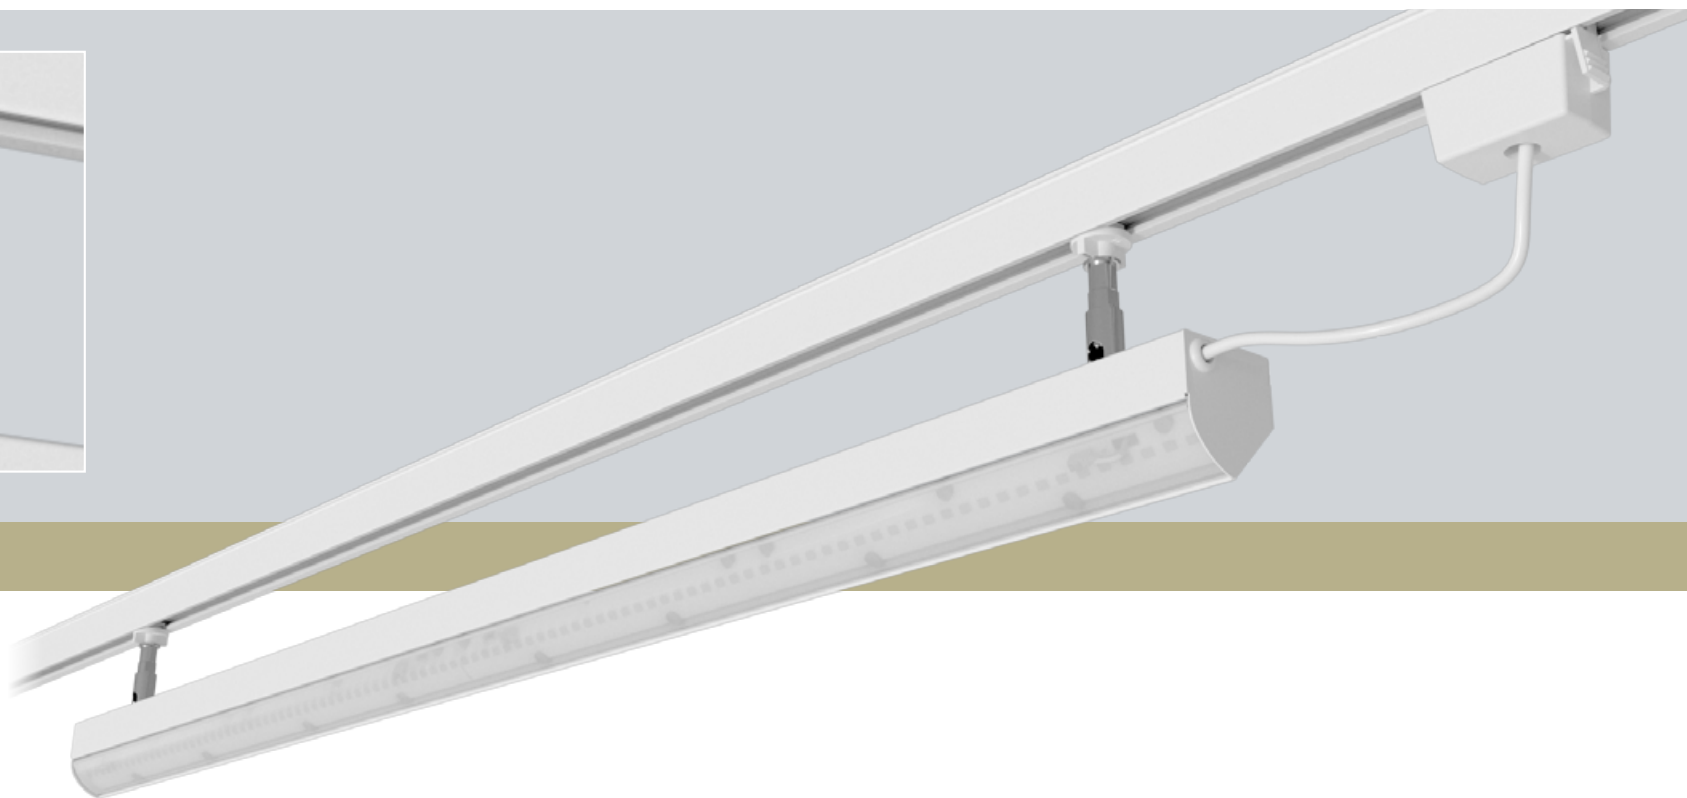

**CLEFT** LED

An adjustable track mounted LED wall washer luminaire ideal for retail and other display applications. Utilising a high efficiency lens system, the 90° distribution version is able to provide a spread of light to give excellent vertical illumination while the 60° optic can give a more targeted distribution. Supplied finished in white (RAL 9010) as standard, with other colours available on request.

- Gives excellent vertical illumination.
- Highly efficient optics give >140 luminaire lumens per circuit Watt.
- Ideal for use in retail and display areas.
- Nominal lumen outputs are shown in the tables, but alternative preset outputs are available in the range 1000-4000 lumens (600mm version) and 2000-8000 lumens (1200mm version).
- 600 and 1200mm versions as standard – other lengths available on request.
- Available with beam angles of 60° or 90°.
- Supplied with Global 3 circuit track adaptor as standard.
- Colour temperature – available in 3000K and 4000K versions.
- CRI 80 as standard, CRI 90 available on request.
- Finished white (RAL 9010) as standard, other colours available on request.
- Predicted lifetime >50,000 hours.
- No ultra violet or infra red emissions.
- Standard and self test 3 hour maintained emergency conversions are available.
- Photometric data available in Eulumdat format on request or via Relux website.
- Standard ITAB Prolight LED warranty (see page 193).