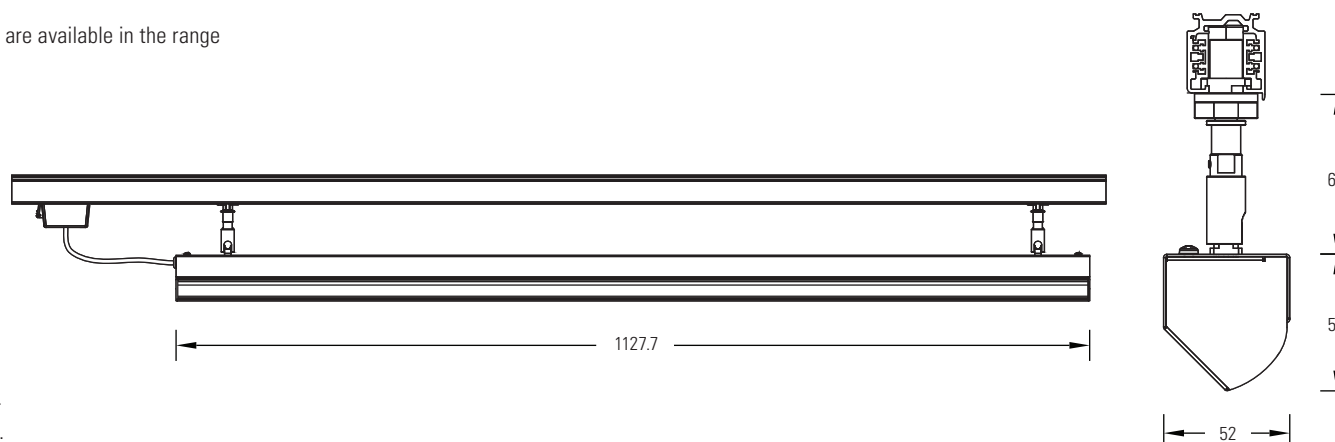

**CLEFT** LED

An adjustable track mounted LED wall washer luminaire ideal for retail and other display applications. Utilising a high efficiency lens system, the 90° distribution version is able to provide a spread of light to give excellent vertical illumination while the 60° optic can give a more targeted distribution. Supplied finished in white (RAL 9010) as standard, with other colours available on request.

- Gives excellent vertical illumination.
- Highly efficient optics give >140 luminaire lumens per circuit Watt.
- Ideal for use in retail and display areas.
- Nominal lumen outputs are shown in the tables, but alternative preset outputs are available in the range 1000-4000 lumens (600mm version) and 2000-8000 lumens (1200mm version).
- 600 and 1200mm versions as standard – other lengths available on request.
- Available with beam angles of 60° or 90°.
- Supplied with Global 3 circuit track adaptor as standard.
- Colour temperature – available in 3000K and 4000K versions.
- CRI 80 as standard, CRI 90 available on request.
- Finished white (RAL 9010) as standard, other colours available on request.
- Predicted lifetime >50,000 hours.
- No ultra violet or infra red emissions.
- Standard and self test 3 hour maintained emergency conversions are available.
- Photometric data available in Eulumdat format on request or via Relux website.
- Standard ITAB Prolight LED warranty (see page 193).