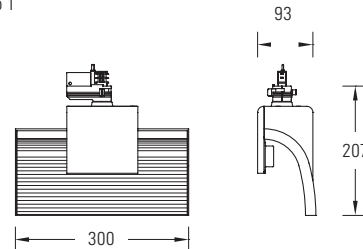

EXO LED

A family of track mounted wallwash luminaires ideally suited for retail applications. Available in single and double variants EXO offers smooth and seamless wallwashing and aisle lighting. Both variations provide wide vertical and transverse distributions ensuring homogeneous illumination of product and allowing larger centres between fittings to help reduce initial, installation and running costs.

- Wide distributions ensure homogenous lighting.
- Ideal for use in retail areas.
- Available in single or double distribution.
- Emergency version not available.
- Colour temperature – available in 3000K and 4000K versions.
- CRI >90.
- Available in white, black or grey.
- Predicted lifetime > 50,000 hours.
- No ultra violet or infra red emissions.
- Photometric data available in Eulumdat format on request or via Relux website.
- Standard ITAB Prolight LED warranty (see page 193).

Exo 1