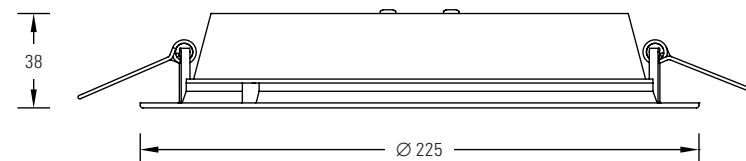

PEBBLE

LED

A family of recessed circular shallow IP44 downlights, ideal for areas with shallow ceiling void. Available in three different sizes, with a remote fixed output driver and opalised cover.

- Ideal for use in areas with shallow ceiling voids.
- IP 44 rated.
- Available in different sizes – 145mm, 172mm and 225mm diameters.
- Colour temperature – available in 4000K version.
- Finished white as standard.
- Predicted lifetime > 50,000 hours.
- No ultra violet or infra red emissions.
- Photometric data available in Eulumdat format on request or via Relux website.
- Standard ITAB Prolight LED warranty (see page 193).

Catalogue No.	LED Flux	Total System Wattage	Luminaire Lumens / Circuit Watt	Colour Temp	CRI	Cut Out Dia. (mm)
PEB1/F/09/4K	950	12.5	76	4000K	>80	125
PEB2/F/15/4K	1560	22.0	71	4000K	>80	150
PEB3/F/23/4K	2300	29.0	79	4000K	>80	200