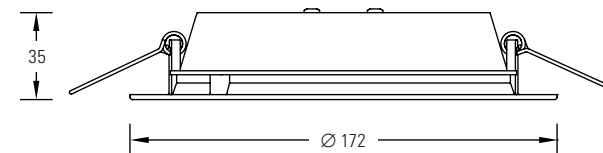

PEBBLE

LED

A family of recessed circular shallow IP44 downlights, ideal for areas with shallow ceiling void. Available in three different sizes, with a remote fixed output driver and opalised cover.

- Ideal for use in areas with shallow ceiling voids.
- IP 44 rated.
- Available in different sizes – 145mm, 172mm and 225mm diameters.
- Colour temperature – available in 4000K version.
- Finished white as standard.
- Predicted lifetime > 50,000 hours.
- No ultra violet or infra red emissions.
- Photometric data available in Eulumdat format on request or via Relux website.
- Standard ITAB Prolight LED warranty (see page 193).

Catalogue No.	LED Flux	Total System Wattage	Luminaire Lumens / Circuit Watt	Colour Temp	CRI	Cut Out Dia. (mm)
PEB1/F/09/4K	950	12.5	76	4000K	>80	125
PEB2/F/15/4K	1560	22.0	71	4000K	>80	150
PEB3/F/23/4K	2300	29.0	79	4000K	>80	200