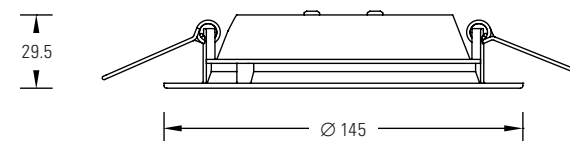

PEBBLE

LED

A family of recessed circular shallow IP44 downlights, ideal for areas with shallow ceiling void. Available in three different sizes, with a remote fixed output driver and opalised cover.

- Ideal for use in areas with shallow ceiling voids.
- IP 44 rated.
- Available in different sizes – 145mm, 172mm and 225mm diameters.
- Colour temperature – available in 4000K version.
- Finished white as standard.
- Predicted lifetime > 50,000 hours.
- No ultra violet or infra red emissions.
- Photometric data available in Eulumdat format on request or via Relux website.
- Standard ITAB Prolight LED warranty (see page 193).

Catalogue No.	LED Flux	Total System Wattage	Luminaire Lumens / Circuit Watt	Colour Temp	CRI	Cut Out Dia. (mm)
PEB1/F/09/4K	950	12.5	76	4000K	>80	125
PEB2/F/15/4K	1560	22.0	71	4000K	>80	150
PEB3/F/23/4K	2300	29.0	79	4000K	>80	200