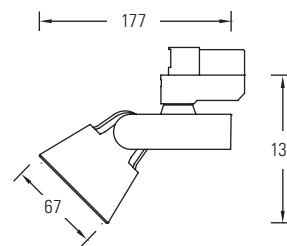

Ultra Mini

Catalogue No.	Housing	Colour	Distribution	Luminaire Flux (Lumen)	Total System Wattage	Luminaire Lumens / Circuit Watt	Colour Temp	CRI	Weight (Kg)
NOR/265-500-10-3K	Ultra	White	Spot (14)	2900	30	97	3000K	90+	1.2
NOR/265-500-20-3K	Ultra	Black	Spot (14)	2900	30	97	3000K	90+	1.2
NOR/265-500-30-3K	Ultra	Grey	Spot (14)	2900	30	97	3000K	90+	1.2
NOR/265-501-10-3K	Ultra	White	Medium (28)	2900	30	97	3000K	90+	1.2
NOR/265-501-20-3K	Ultra	Black	Medium (28)	2900	30	97	3000K	90+	1.2
NOR/265-501-30-3K	Ultra	Grey	Medium (28)	2900	30	97	3000K	90+	1.2
NOR/265-502-10-3K	Ultra	White	Flood (39)	2900	30	97	3000K	90+	1.2
NOR/265-502-20-3K	Ultra	Black	Flood (39)	2900	30	97	3000K	90+	1.2
NOR/265-502-30-3K	Ultra	Grey	Flood (39)	2900	30	97	3000K	90+	1.2
NOR/265-503-10-3K	Ultra	White	Wide Flood (54)	2900	30	97	3000K	90+	1.2
NOR/265-503-20-3K	Ultra	Black	Wide Flood (54)	2900	30	97	3000K	90+	1.2
NOR/265-503-30-3K	Ultra	Grey	Wide Flood (54)	2900	30	97	3000K	90+	1.2
NOR/277-500-10-3K	Ultra Mini	White	Spot (18)	1400	13	108	3000K	90+	0.8
NOR/277-500-20-3K	Ultra Mini	Black	Spot (18)	1400	13	108	3000K	90+	0.8
NOR/277-500-30-3K	Ultra Mini	Grey	Spot (18)	1400	13	108	3000K	90+	0.8
NOR/277-501-10-3K	Ultra Mini	White	Medium (31)	1400	13	108	3000K	90+	0.8
NOR/277-501-20-3K	Ultra Mini	Black	Medium (31)	1400	13	108	3000K	90+	0.8
NOR/277-501-30-3K	Ultra Mini	Grey	Medium (31)	1400	13	108	3000K	90+	0.8
NOR/277-502-10-3K	Ultra Mini	White	Flood (42)	1400	13	108	3000K	90+	0.8
NOR/277-502-20-3K	Ultra Mini	Black	Flood (42)	1400	13	108	3000K	90+	0.8
NOR/277-502-30-3K	Ultra Mini	Grey	Flood (42)	1400	13	108	3000K	90+	0.8

Colour Temperature: To specify 4000K colour temperature, replace '3K' in the catalogue number with '4K': e.g. NOR/265-501-10-4K