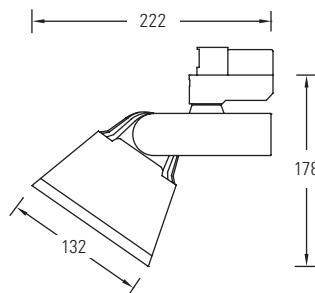

Ultra White

Ultra Grey

Ultra Black

Ultra Mini White

Ultra Mini Grey

Ultra Mini Black

ULTRA/ULTRA MINI LED

- Die cast aluminium track mounted spotlights.
- Ultra ~ 3000 lumens (luminaire output).
- Ultra Mini ~ 1400 lumens (luminaire output).
- Interchangeable optics, available in spot, medium, flood (Ultra and Ultra Mini) and wide flood option (Ultra only).
- Universal 3 circuit track adaptor.
- Colour temperature – available in 3000K and 4000K versions.
- Colour rendering index = 90+
- Finished in white as standard, also available in black or grey.
- Predicted lifetime > 50,000 hours.
- No ultra violet or infra red emissions.
- Photometric data available in Eulumdat format on request or via Relux website.
- Standard ITAB Prolight LED warranty (see page 193).